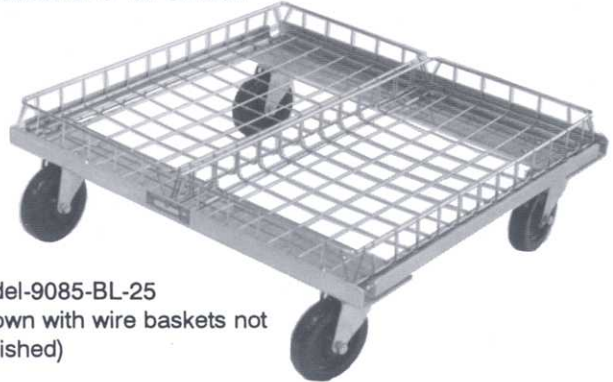

Budget line dollies for 18"x26" bun pans & 20"x20" glass rack aluminum and stainless steel

- Material: Heavy wall aluminum or 14 GA. S/S.
- Casters: 5" all swivel.

Model-9086-BL-2020

Alum. Model No.	Stainless Steel Model No.	Pan/Rack Size	Type	O.A. Dim. (inches) WxLxH	Weight (Pounds)	
					Alum.	S/S
9086-BL-1826	2086-BL-1826	18x26	Single	18 ³ / ₈ x26 ³ / ₈ x8	20	26
9086-BL-D-1826	2086-BL-D-1826	18x26	Double	26 ³ / ₈ x36 ³ / ₈ x8	27	38
9086-BL-2020	2086-BL-2020	20x20	Single	20 ¹ / ₂ x20 ¹ / ₂ x8	19	25
9086-BL-D-2020	2086-BL-D-2020	20x20	Double	20 ¹ / ₂ x40 ³ / ₈ x8	25	35

Option: Push Handle

Budget line school lunch basket dollies, aluminum (with open corners)

- Material: 0.190" thick aluminum
- Casters: 5" all swivel.

Model-9085-BL-25
(shown with wire baskets not furnished)

Option: Push Handle

Super duty glass rack dolly aluminum

- Material: .0125" thick hi-tensile aluminum
- Casters: 5"x1¹/₄" deluxe, all swivel.
- Posts: 2"x1"x¹/₈" alum. tube.
- Construction: All welded

Model 9085-SD-2020
(shown with glass rack not furnished)