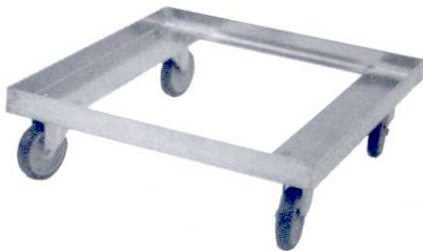

Solid deck dolly

• Ideal for handlift cabinets and other packages and cartons.

- **Material:** 0.190" thick aluminum
- **Casters:** 5"x1 1/4" deluxe, all swivel

Model 9086-SB

Dolly for 18"x26" bun pans and 20"x20" cup and glass racks

- **Material:** 0.190" thick aluminum
- **Casters:** 5"x1 1/4" deluxe, all swivel

Model 9086-1826

Model 9086-1826-HD-PH
(with optional push handle & heavy duty side brace)

Model #	Edges	Width	Length	Height	Wt.
9086-SB	ALL DOWN	22"	30 1/8"	6 5/8"	20
9086-U-SB	ALL UP	22"	30 1/8"	7 5/8"	20

Model No.	Pan or Rack Size	Width	Length	Height	Wt.
9086-1826	18x26	18 3/8"	26 3/8"	8 1/4"	17
9086-2020	20x20	20 1/2"	20 1/2"	8 1/4"	18

Option: Stacking pins for handlift cabinets.

Heavy duty dolly for school lunch baskets

- **Material:** 0.190" thick aluminum
- **Casters:** 5"x1 1/4" deluxe, all swivel

Model 9085-25
Carries two wire baskets side by side.

Extra heavy duty dolly for school lunch baskets

- **Material:** 1/4" thick aluminum frame
- **Casters:** 5" extra heavy duty (300# each), all swivel