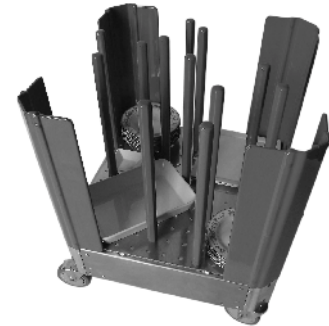

Deluxe dish dolly, heavy duty aluminum, extra large and highly adjustable for round, square, rectangular and oval plates, dishes, bowls & platters

- 0.125" thick base
- 0.250" thick base plate
- Specially extruded corner posts and twelve (12) adjustable 1" hex rods, all covered with plastisol
- 5" all swivel casters (2 with brakes)
- 1/4"x 1" X-bars reinforcement at bottom.
- Mix & match various sizes
- Rods can be easily adjusted with 3/8 -16 carriage bolts

CATALOG PAGE F-6B

Model Number	Capacity	Width (Inches)	Length (Inches)	Height (Inches)	Weight (Pounds)	List Price
9601-DE-AS-2727	Varies	27 3/16	27 3/16	32	137	\$1,636

9601-DE-AS-2727

(shown with one of many possible arrangements)

Options

List Price

1. Wrap around bumper.....\$273
2. 5" polyurethane casters (in lieu of 5" std).....112
3. Brakes on 2 additional casters.....58
4. Special color plastisol.....P.O.R.
5. Extra hex rod.....71
6. Removable push handle.....215
7. Fixed push handle.....272

Platform truck, all purpose with aluminum tread plate

- 0.100" thick alum tread plate deck.
- Removable handle.
- 2000# capacity.
- 6" polyurethane casters(2 swivel, 2 rigid).
- Rectangular tubular frame.
- Heavy duty construction.