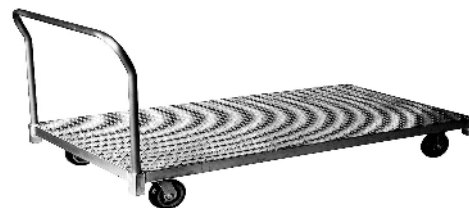

S-3921-3672

Options

List Price

1. Brakes on swivel casters.....$86
2. Fixed handle (add "-FH" after model number .....$ 101
3. *3. 8" polyurethane casters.....$ 80
4. *4. 8" balloon type cushion rubber wheel casters.....$ 274 (reduces capacity to 1,800 lbs.)
5. Wrap around bumper.....$ 280
6. Extra handle.....$ 186
7. Smooth deck (in lieu of tread plate deck).....N/C (add "SL" after model number)
8. 10" wide horizontal flat plate/slat .....$ 120 welded to handle.

* In lieu of standard 6" casters